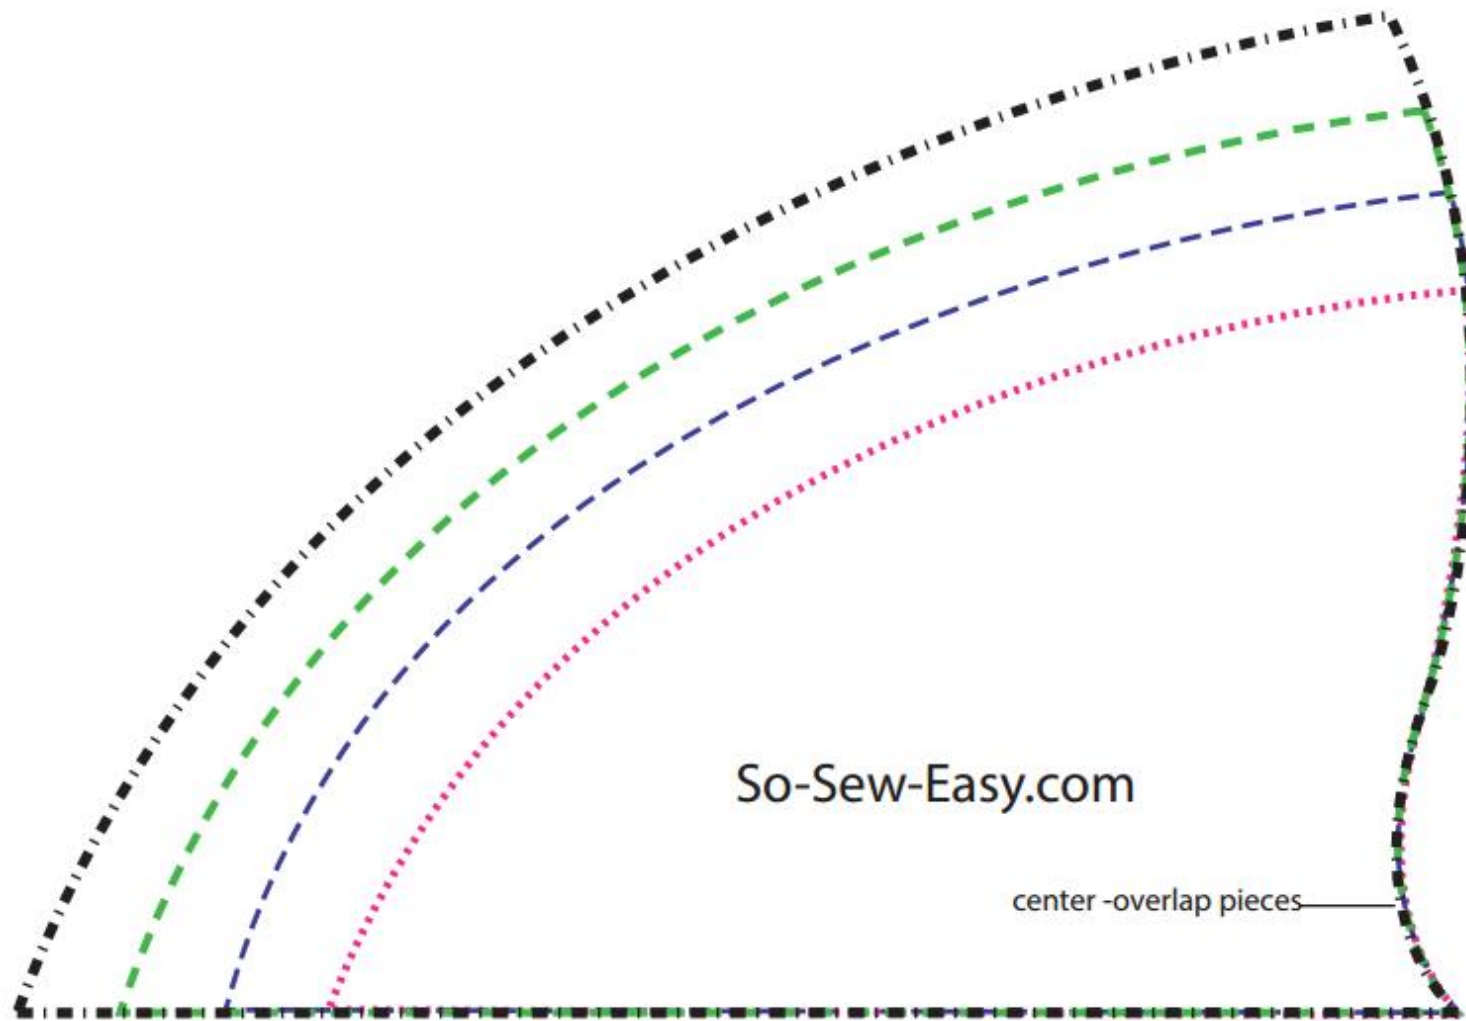

Test Square

2"x2"

Copyright2016@  
So-Sew-Easy.com

So-Sew-Easy.com

lace edge

So-Sew-Easy.com

center-overlap pieces

Small      .....  
Medium     - - - - -  
Large      - - - - -  
Extra Large - - - - -

Center Back

Center Back

Center Back

Center Back

lace edge