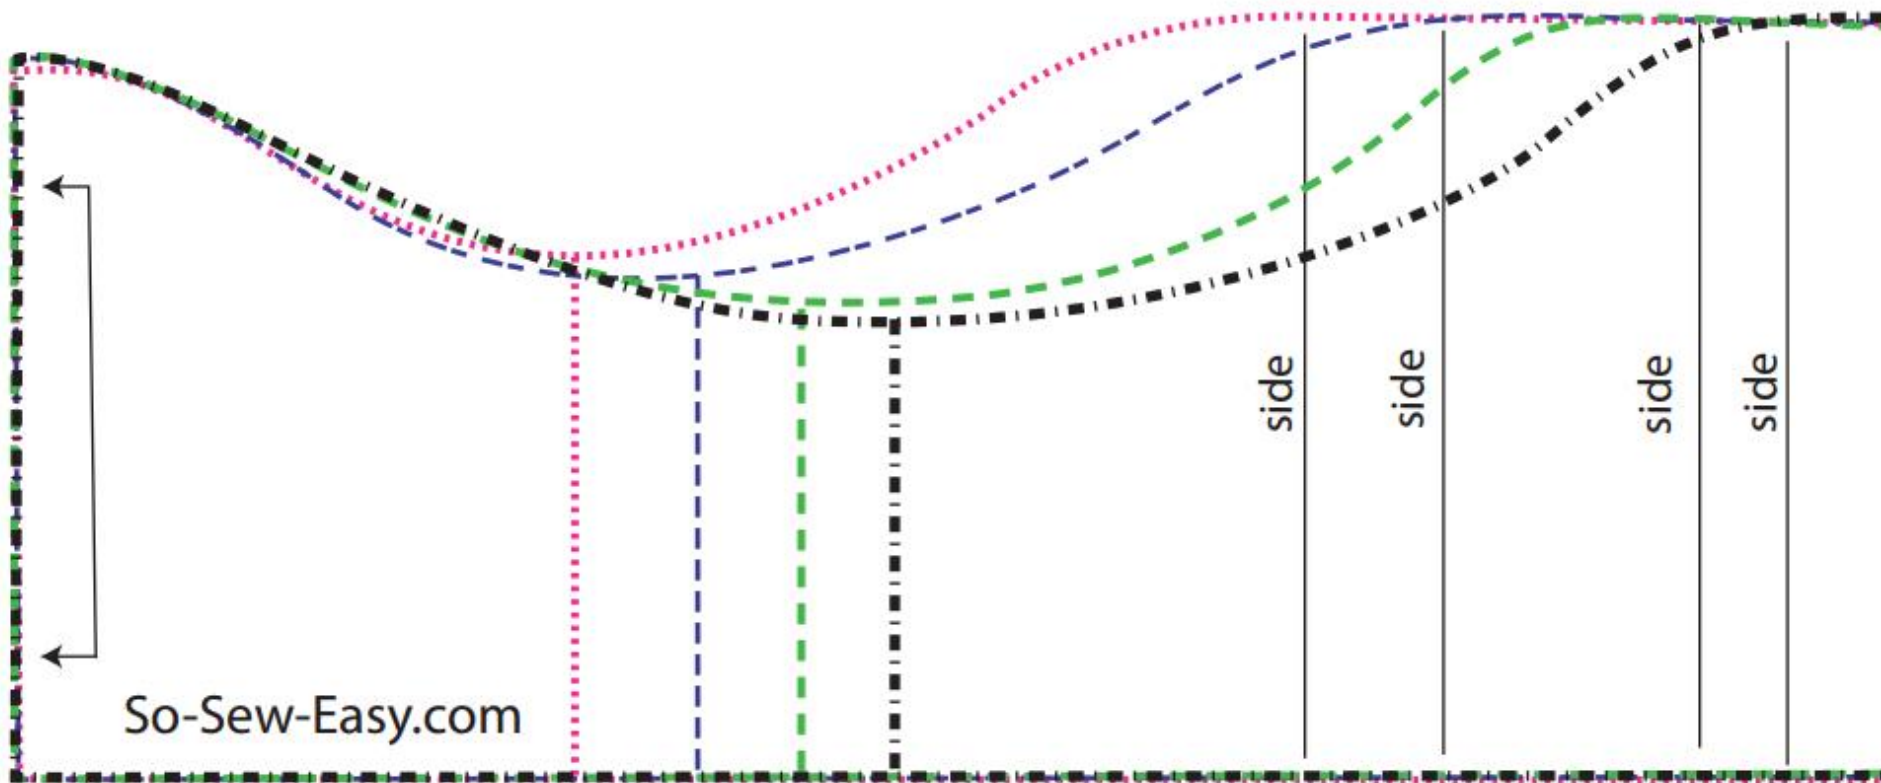

Test Square

2"x2"

Copyright2016@  
So-Sew-Easy.com

So-Sew-Easy.com

lace edge

So-Sew-Easy.com

center-overlap pieces

Small      .....  
Medium     - - - - -  
Large      - - - - -  
Extra Large - - - - -

Center Back

Center Back

Center Back

Center Back

lace edge