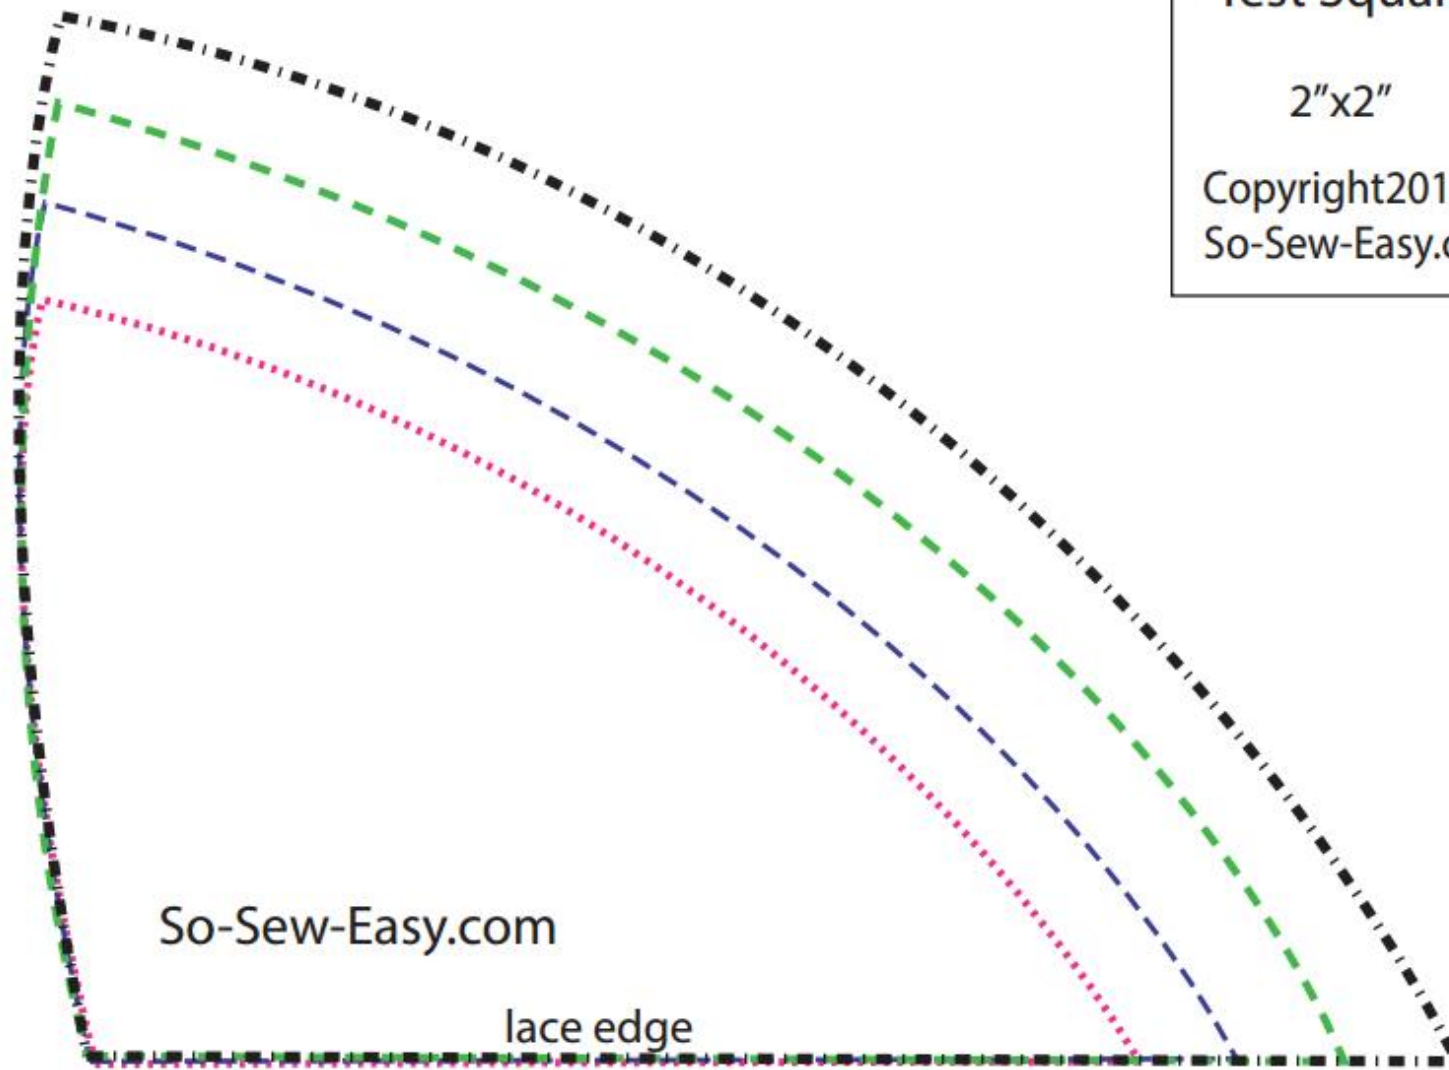

Test Square

2"x2"

Copyright2016@  
So-Sew-Easy.com

So-Sew-Easy.com

lace edge

So-Sew-Easy.com

center-overlap pieces

Small      .....  
Medium     - - - - -  
Large      - - - - -  
Extra Large - - - - -

Center Back

Center Back

Center Back

Center Back

lace edge