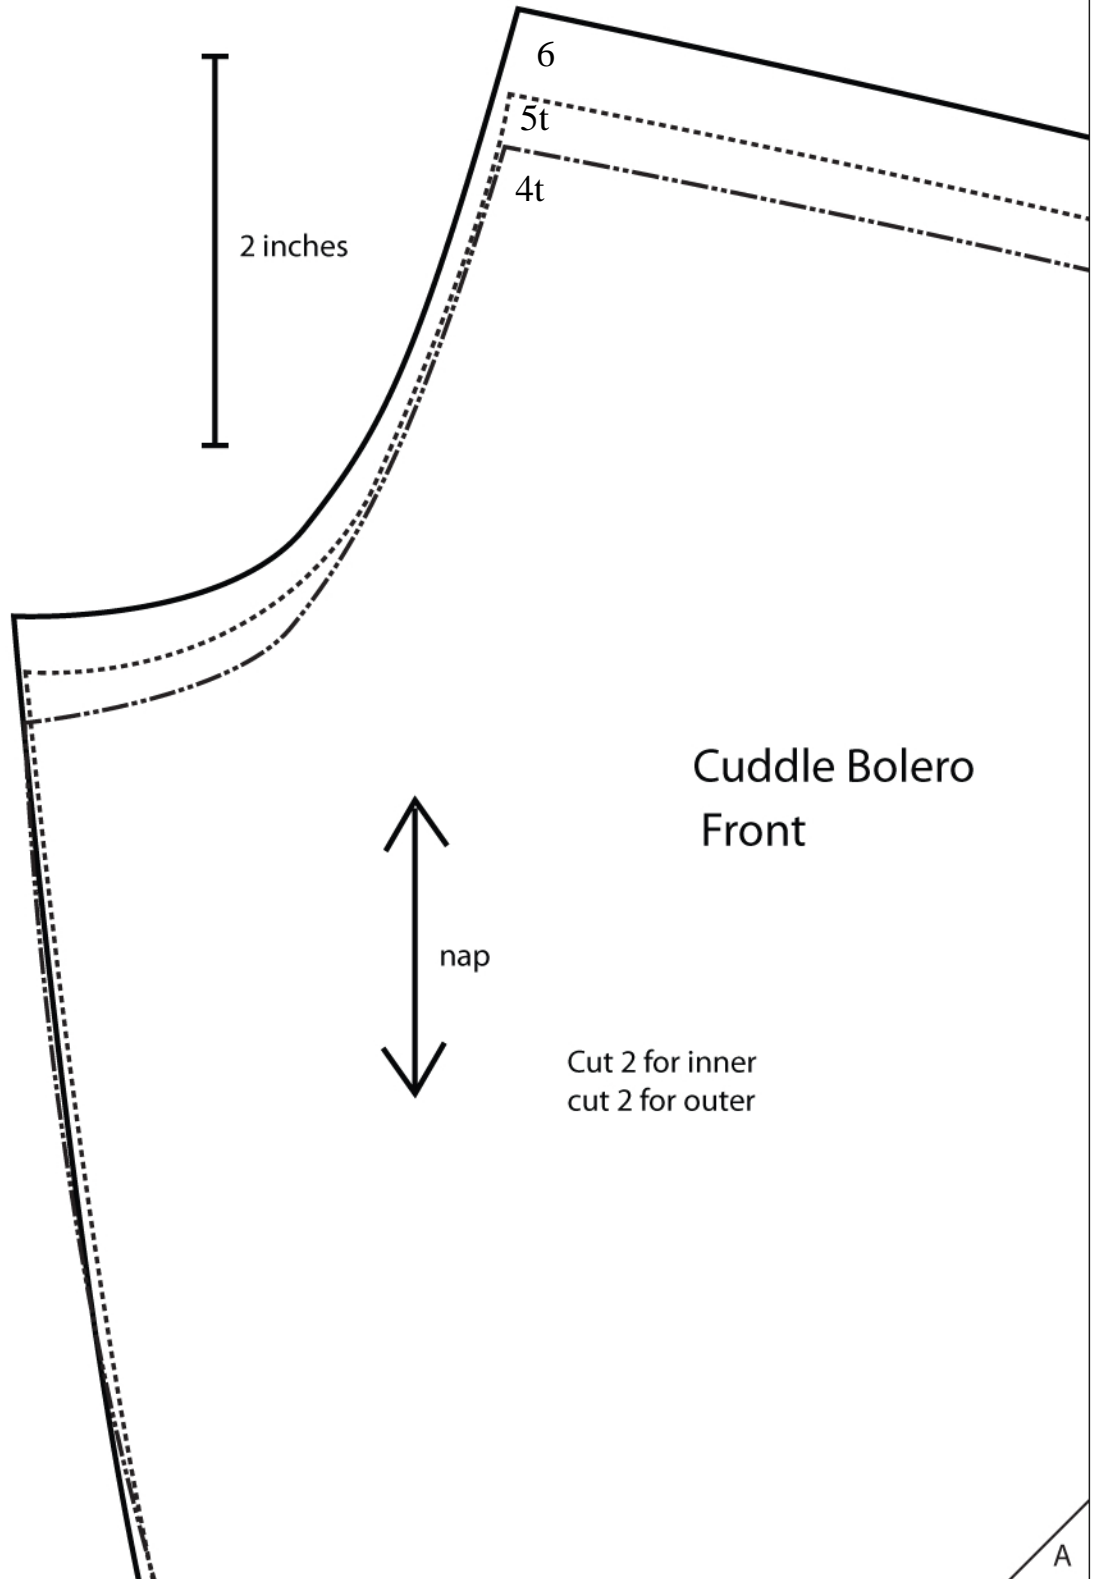

A

3t
2t
12-18m

Cuddle Bolero Back

Cut 1 on fold for inner
Cut 1 on fold for outer

FOLD

B

B

A

6

5t

4t

nap

Cuddle Bolero
Back

B

Cut 1 on fold for inner
Cut 1 on fold for outer

FOLD

A

B