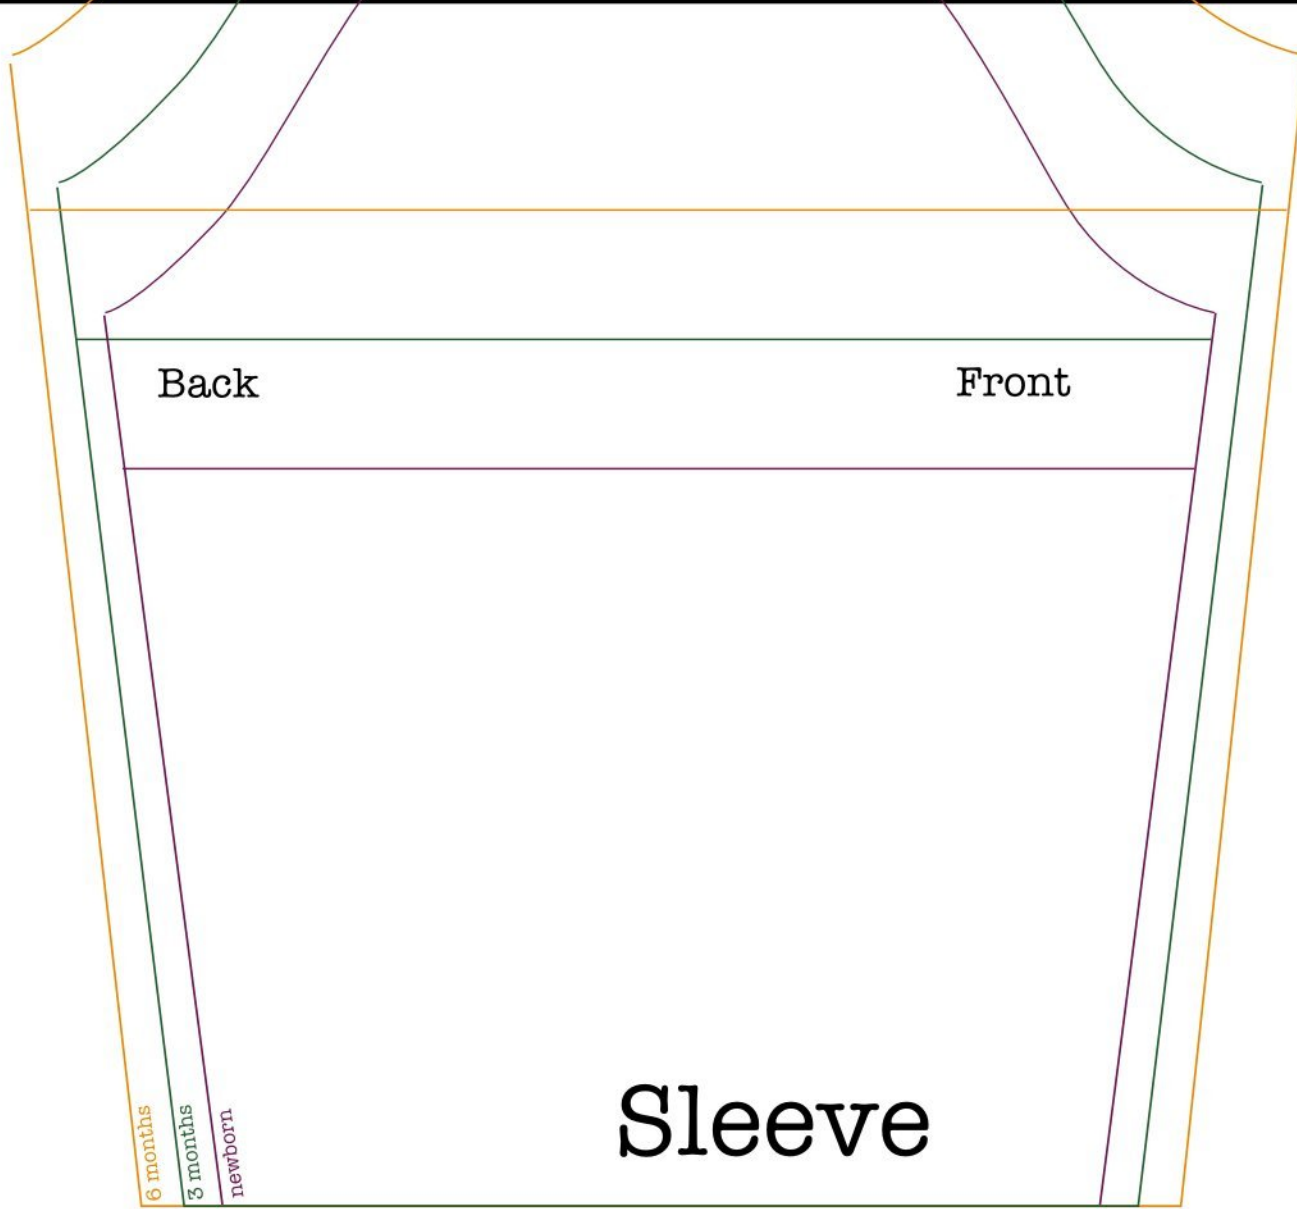

T-shirt size newborn - 6 months

© Small Dreamfactory

Scale: 100%

Seam allowance is not included

Not intended for commercial use

www.smalldreamfactory.com

control
square
5 cm x 5 cm

fold

Back

newborn

3 months

6 months

fold

Front

newborn

3 months