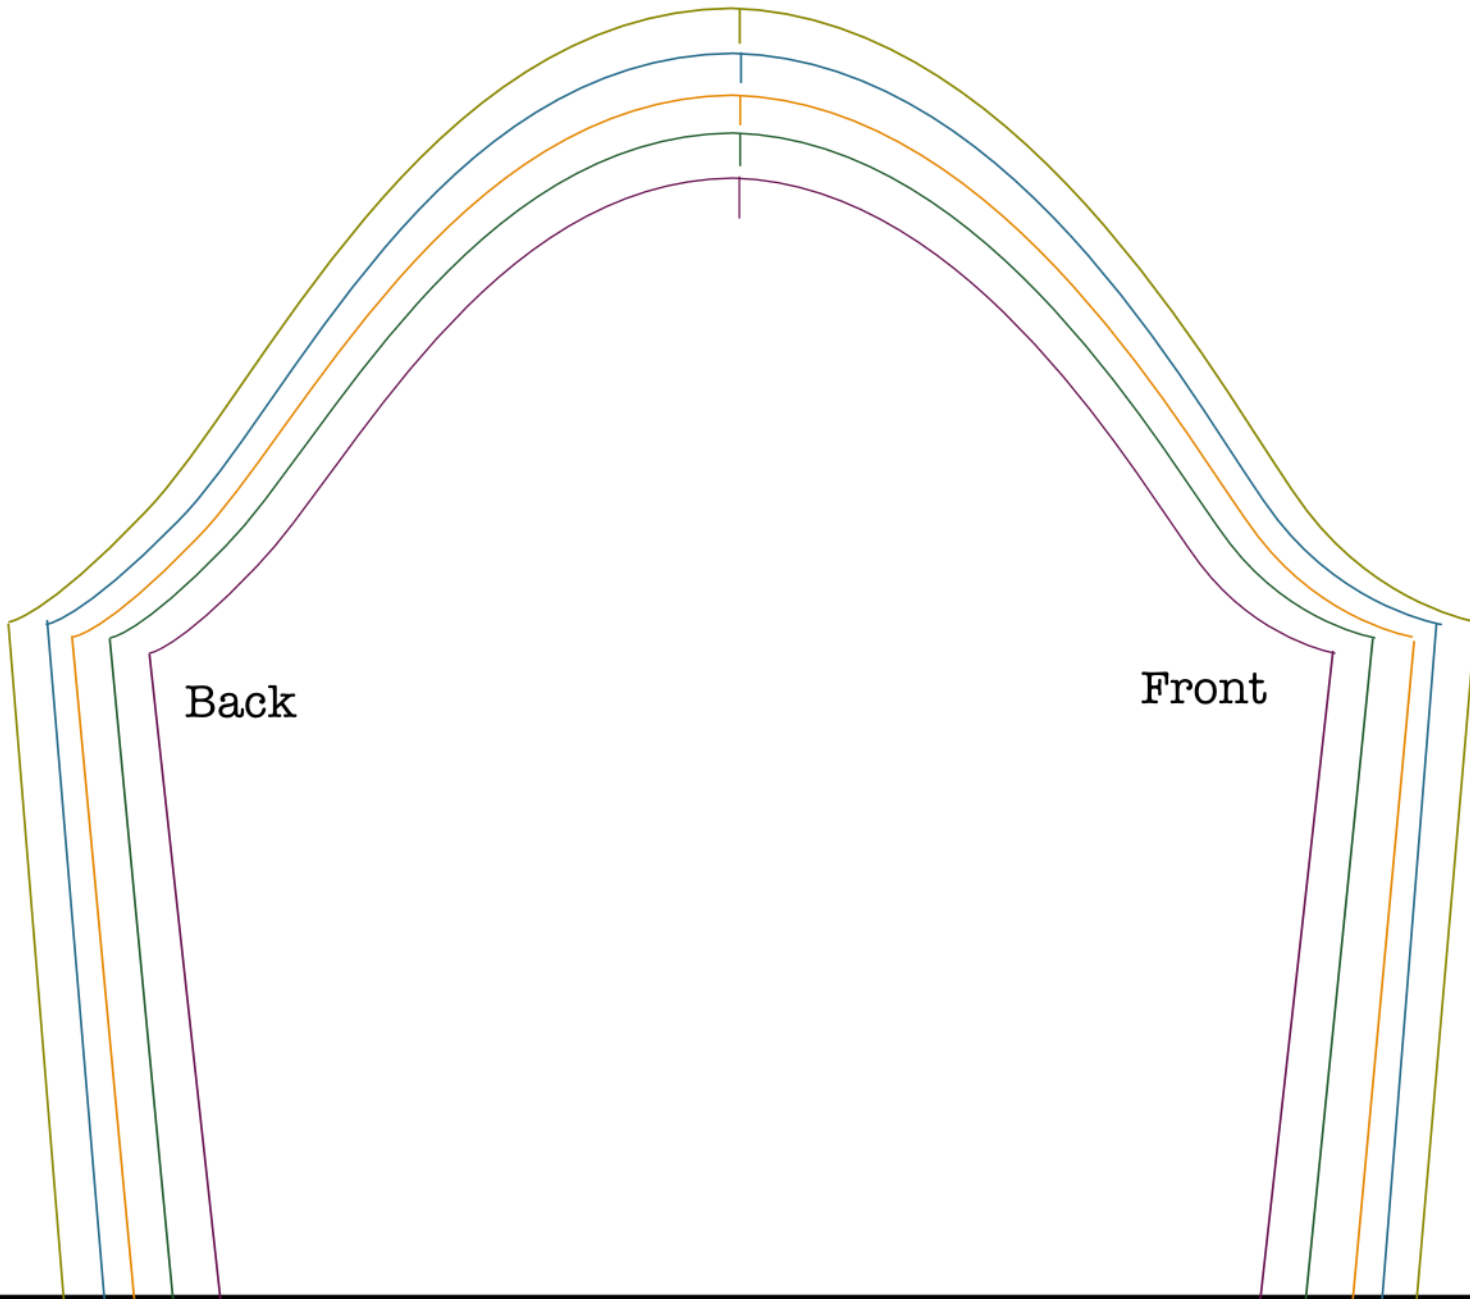

Baby Romper

Size US 3 months - 4Y (EU 56 - 104)

© Small Dreamfactory

Seam allowance is not included

For personal use only

www.smalldreamfactory.blogspot.com

Back

Front

Front

fold

fold

Back

Sleeve

3 months/56

9 months/68

18 months/80

2T/92

4Y/104

control
square
5 cm x 5 cm
2 in x 2 in