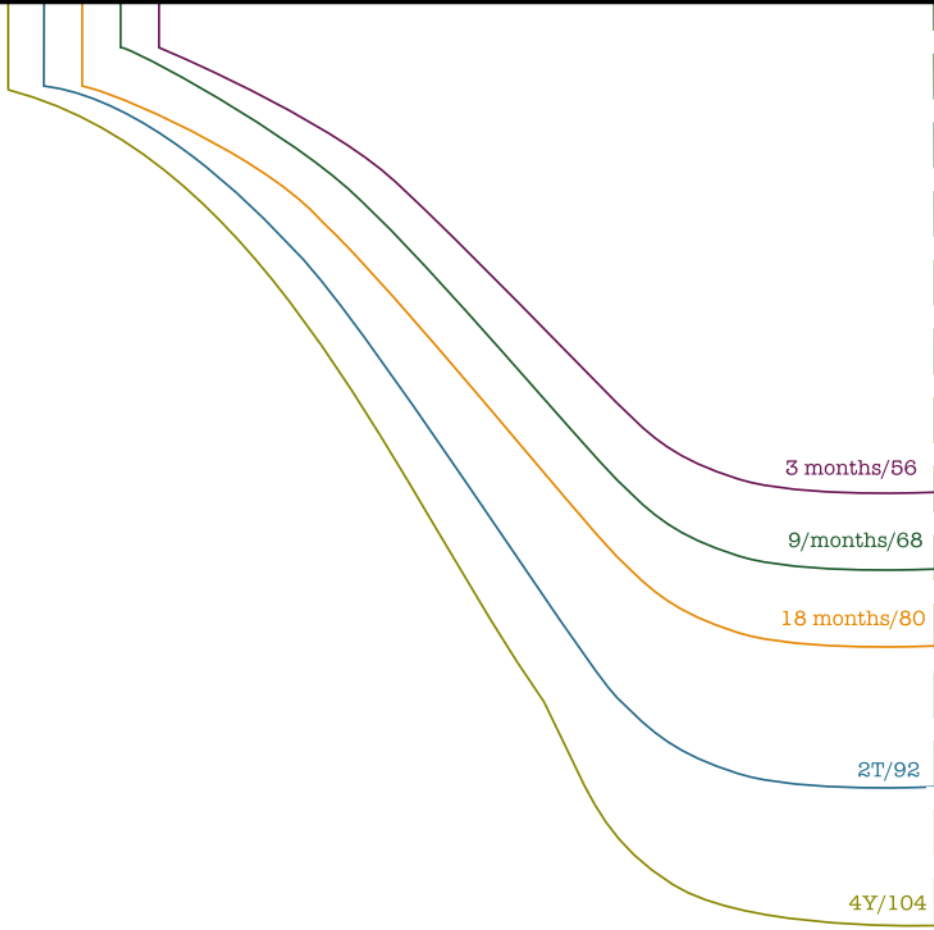

Baby Romper

Size US 3 months - 4Y (EU 56 - 104)

© Small Dreamfactory

Seam allowance is not included

For personal use only

www.smalldreamfactory.blogspot.com

Back

Front

Front

fold

fold

Back

Sleeve

3 months/56

9 months/68

18 months/80

2T/92

4Y/104

control
square
5 cm x 5 cm
2 in x 2 in