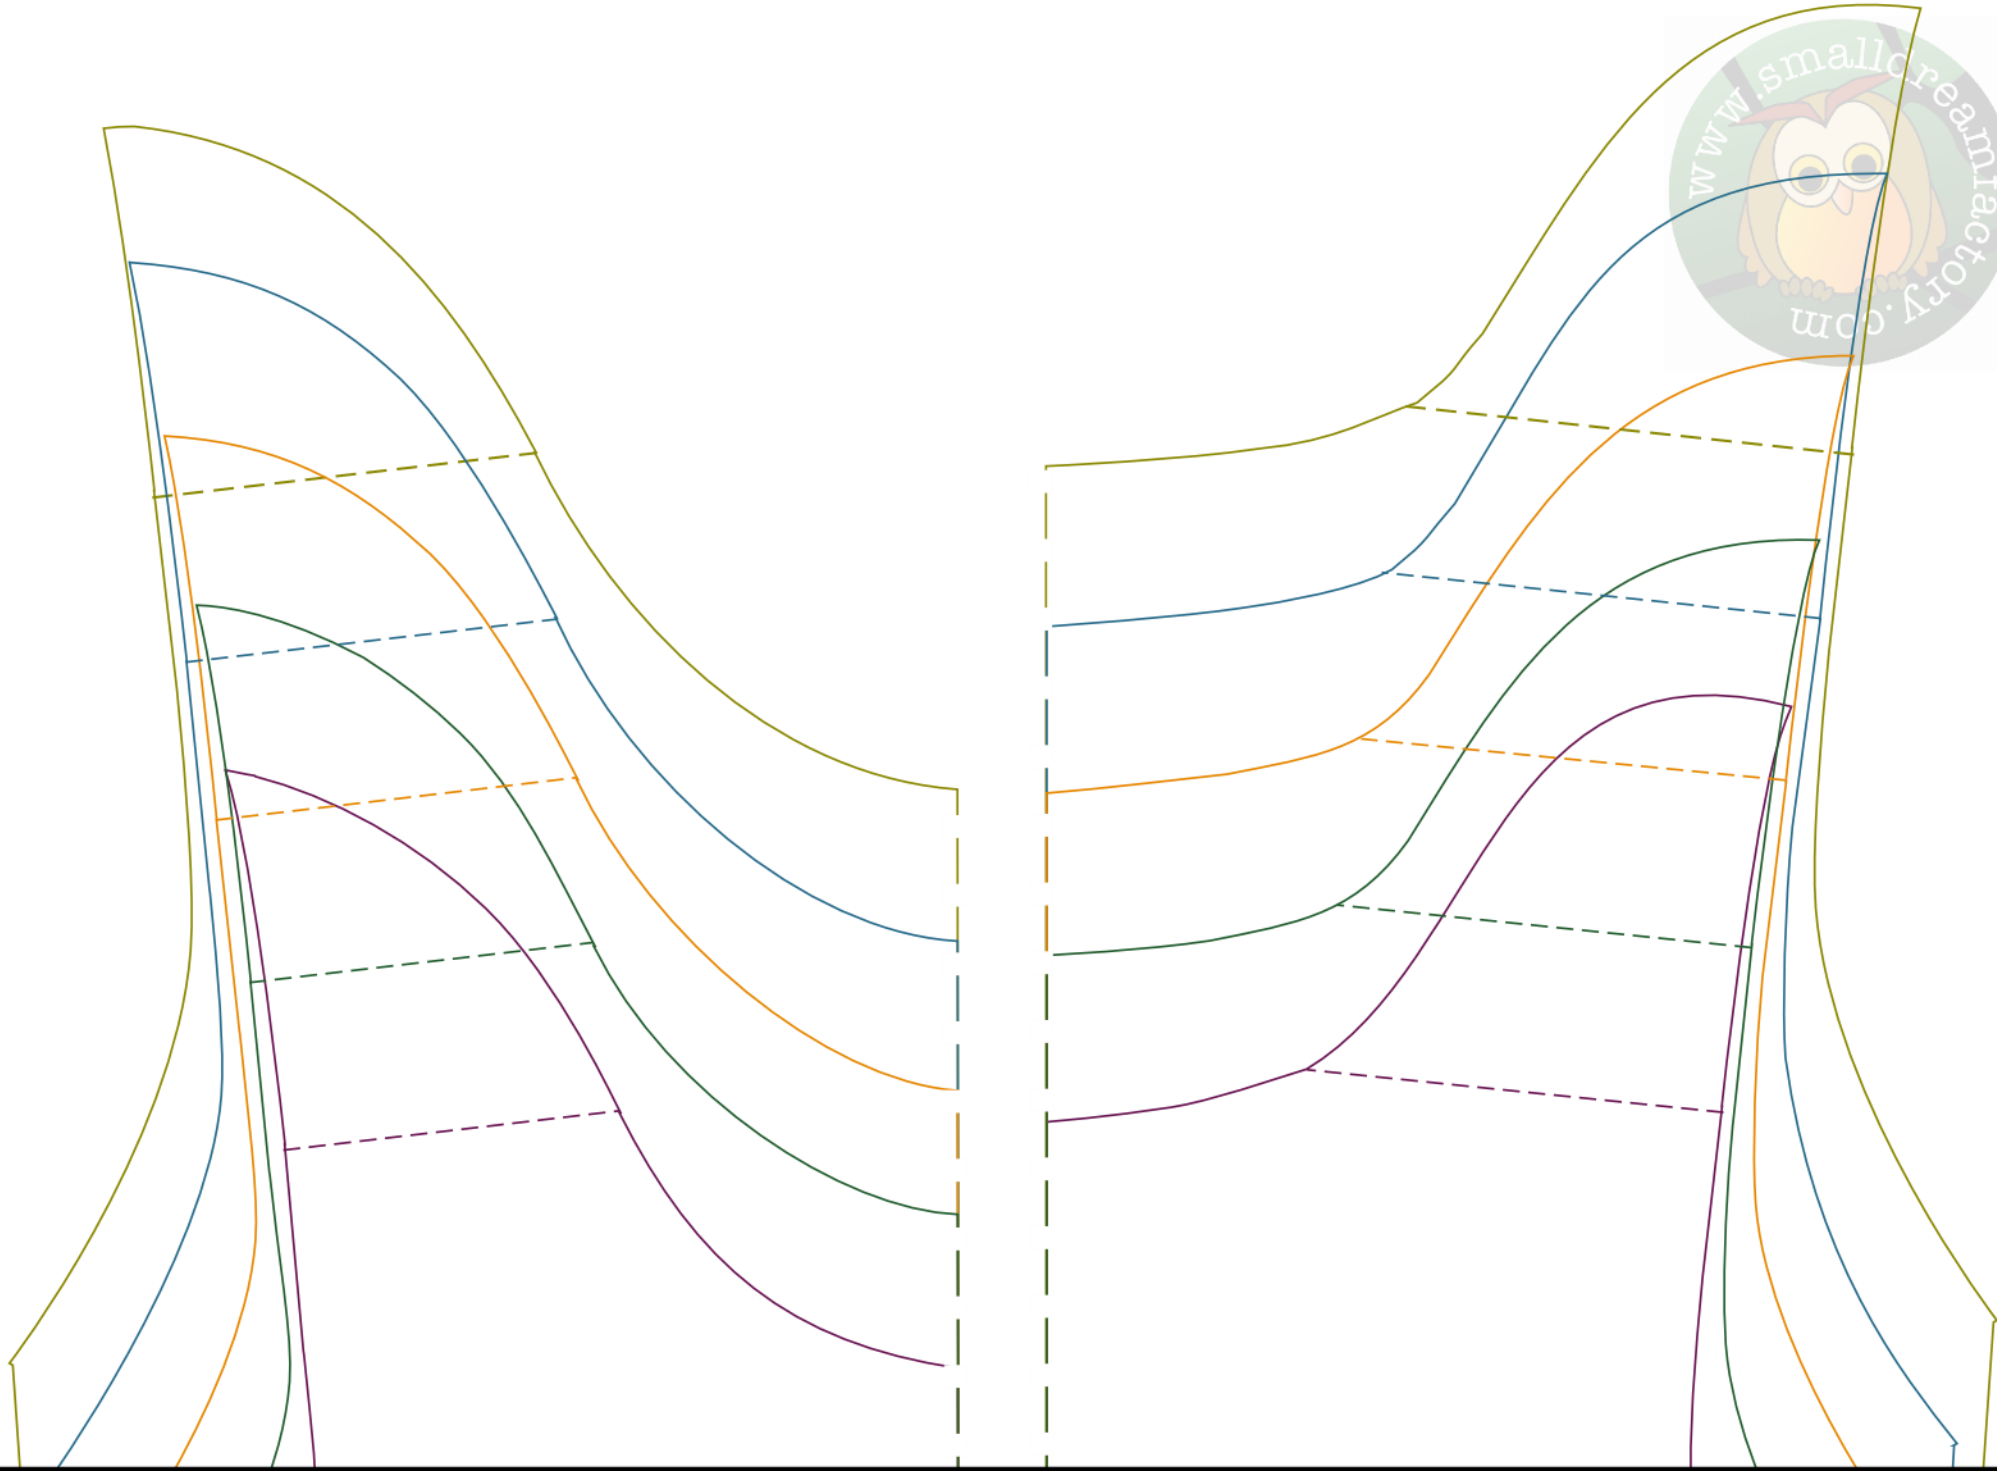

Baby Romper

Size US 3 months - 4Y (EU 56 - 104)

© Small Dreamfactory

Seam allowance is not included

For personal use only

www.smalldreamfactory.blogspot.com

Back

Front

Front

fold

fold

Back

Sleeve

3 months/56

9 months/68

18 months/80

2T/92

4Y/104

control
square
5 cm x 5 cm
2 in x 2 in