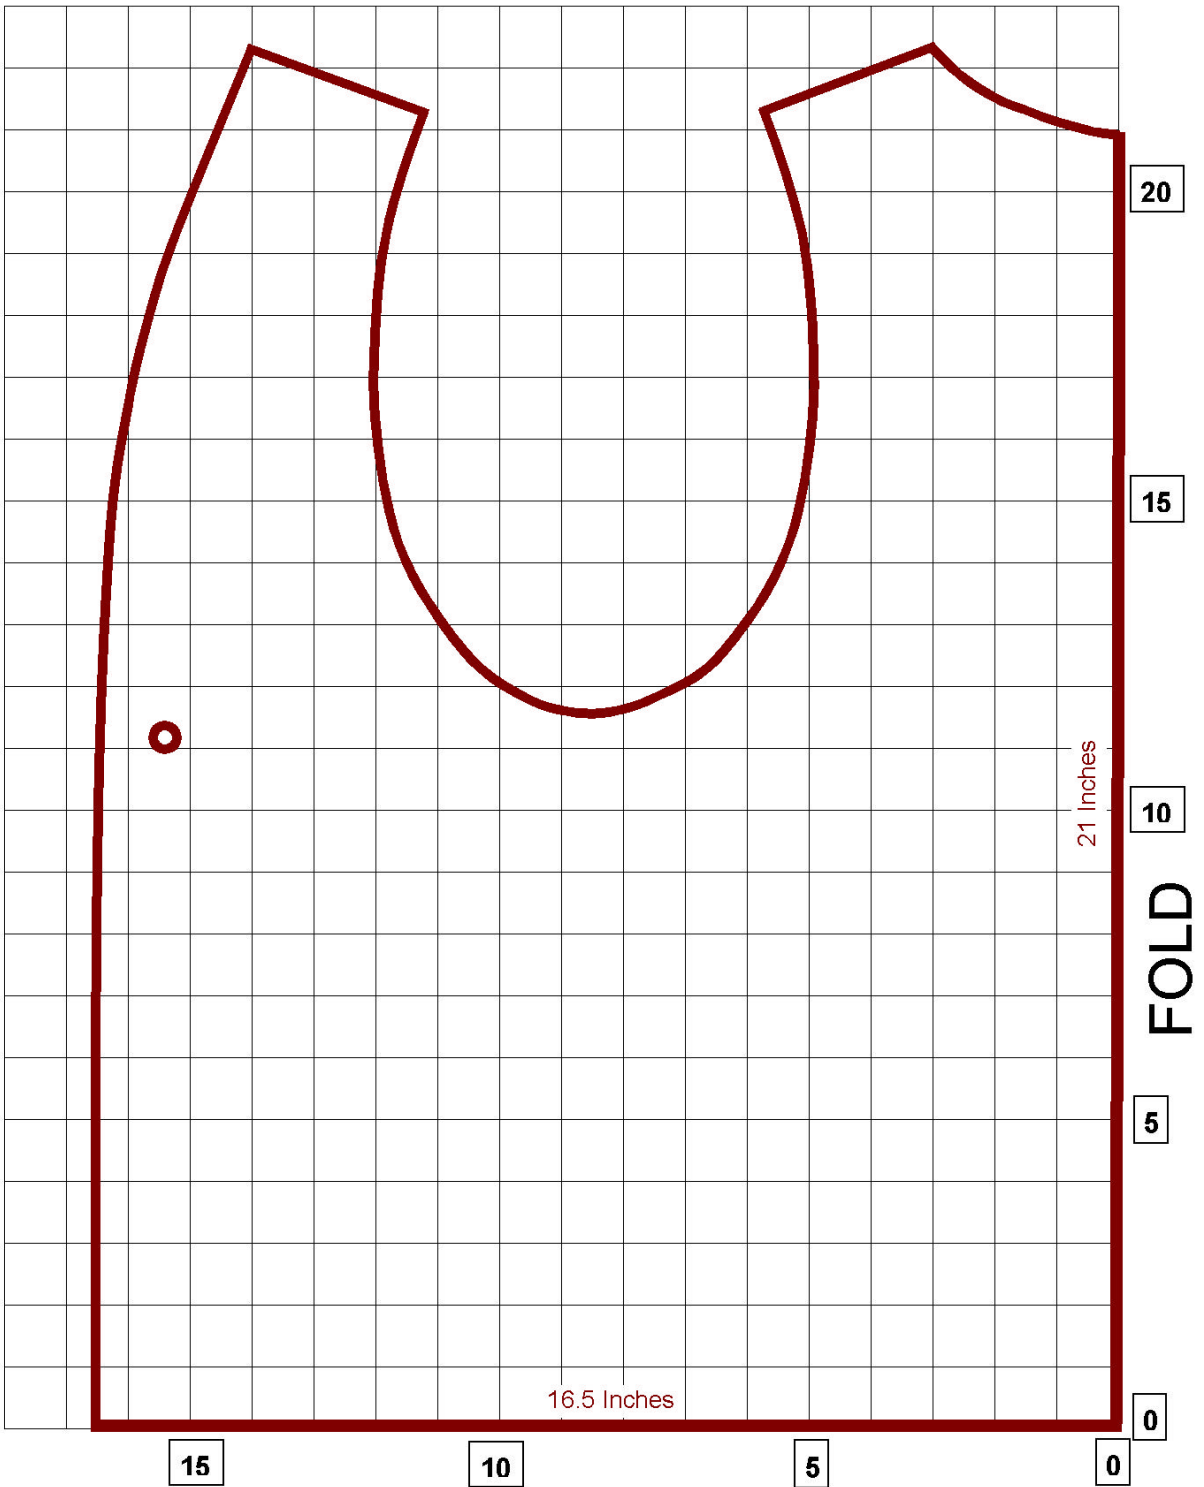

Felt Brag Vest (Large Size) Material Size 34" x 24"

 SQUARE = 1inch X 1 inch